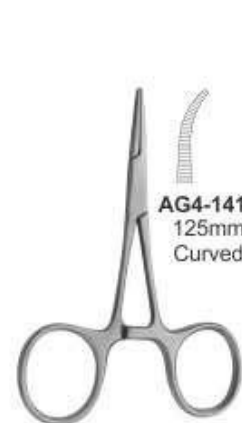

Hartmann (Baby
Mosquito)
AG4-1409 90mm straight