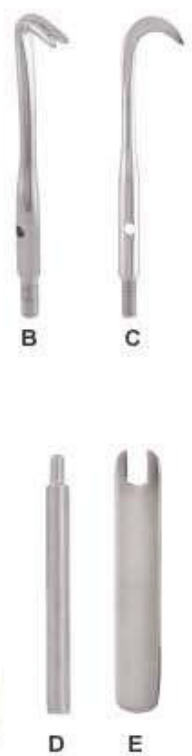

AG4-1550
Universal
Fig. 0

Manual Crown Removers
Handle with 3 tips **AG4-1551**
Only 3 tips **AG4-1552 to AG4-1554**

Manual Crown Removers
Handle with 3 tips **AG4-1555**
Only 3 tips **AG4-1556 to AG4-1558**

AG4-1559
Manual Crown
Remover

AG4-1560
Manual Crown Remover

AG4-1561
Complete with 3 tips
and tightening keys

semi-automatic crown
& bridge remover

AG4-1562

AG4-1563
Manual Crown Remover

MATRIX RETAINERS

- Матрицедержатели
 - Porte Matrices
 - Matrizenspanner
- Матрицеутримувачи
 - Porta Matrices
 - مصفوفة الختم