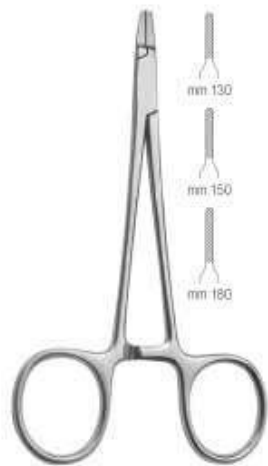

NEEDLE HOLDERS

1. Иглодержатели
   - Porte-aiguilles
   - Nadelhalter
2. Голкотримачи
   - Porta-agujas
   - اصحاب ابرة

Ryder
AG4-1386 130mm
AG4-1387 150mm
AG4-1388 180mm