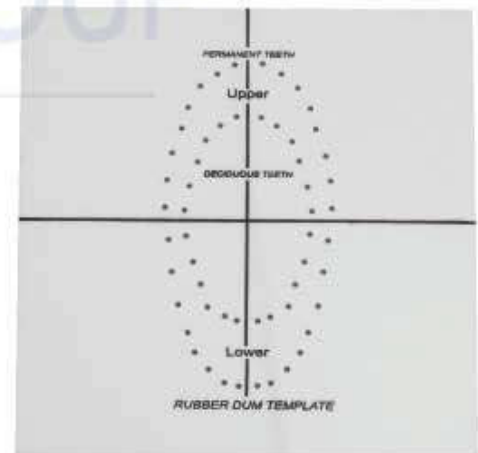

AG4-1488
Rubber Dum Template