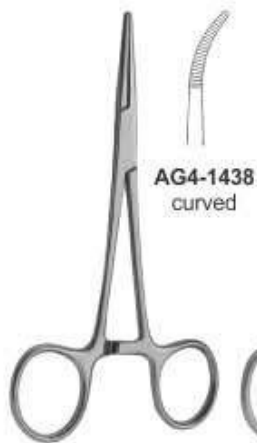

AG4-1436
curved

AG4-1438
curved

Kelly
AG4-1437 140mm
straight