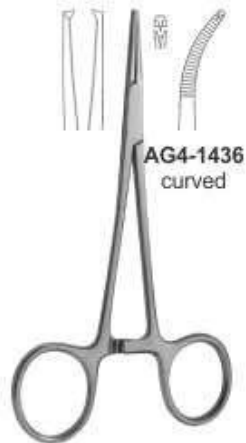

HAEMOSTATIC FORCEPS & TOWEL CLAMPS

- Зажимы артериальные, зажимы для салфеток
- Pincas hemostatiques, Pincas a compreses
- Arterienklemmen, Tuyschklemmen
- Затискачі артеріальні, затискачі для серветок
- Pinzas hemostaticas, Pincas para compresas
- الملقط هيموستاتيک المشابک مندلغة

AG4-1436
curved

Halstead Mosquito 1x2
AG4-1435 125mm
straight