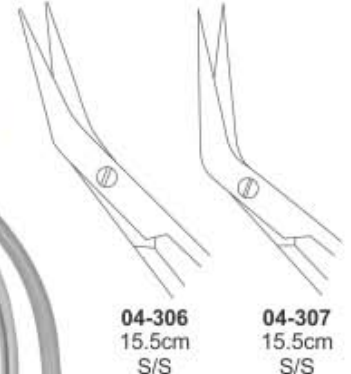

04-306
15.5cm
S/S

04-307
15.5cm
S/S